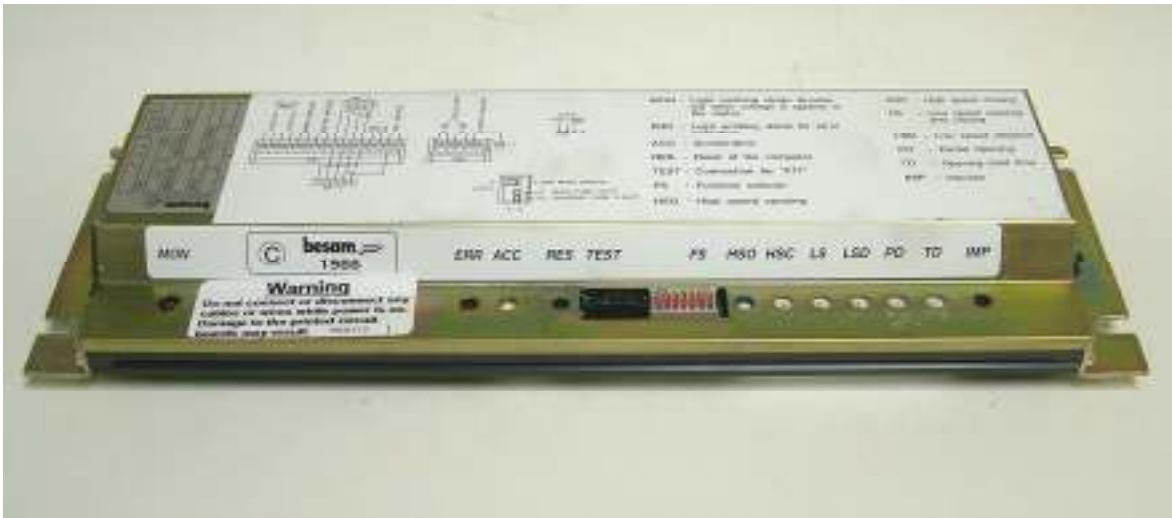

www.automaticdoorstore.ca

AUTOMATIC DOOR STORE

BESAM

PG4000-C SERIES

29

C SERIES PC BOARD CUA
R18-02-001

MOTOR GEAR BOX ASSY.
R19-15-001

GEAR BOX
R19-05-005