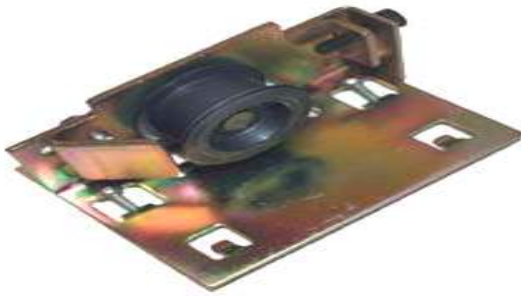

AUTOMATIC DOOR STORE

BESAM

UNISLIDE

43

NEW STYLE
CARRIER ASSY
US05-0519-01

CARRIER ROLLER ASSY
550646

TENSION WHEEL
550474

ANTI RISE WHEEL
550716