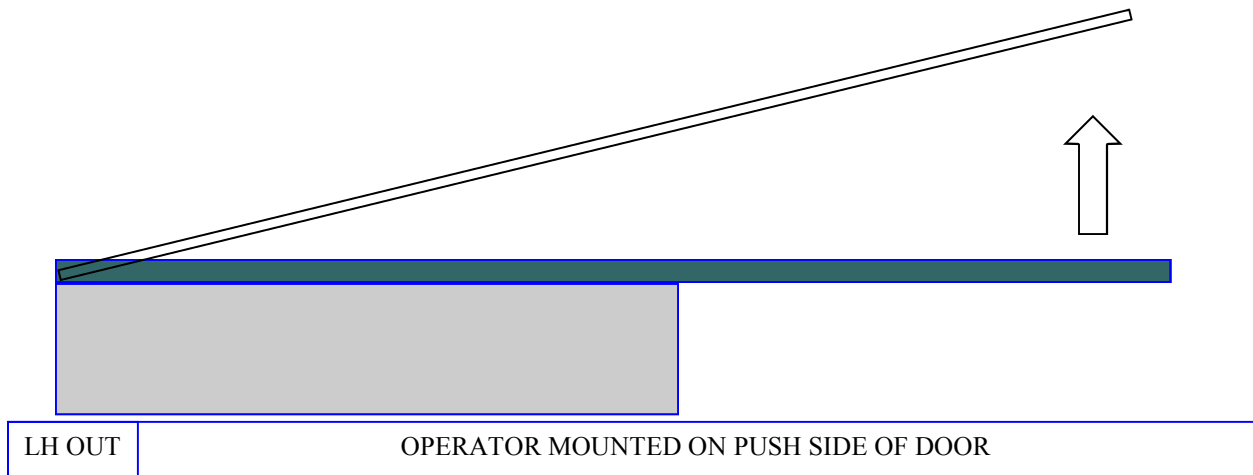

REFERENCE CHART 113

CALL TOLL FREE 1-888-207-2249

www.automaticdoorstore.ca

AUTOMATIC DOOR STORE

S7000

HORTON

114

NOTE; ORDERING HORTON SWING OPERATORS OR ARMS SPECIFY 14 TOOTH OR 48 TOOTH