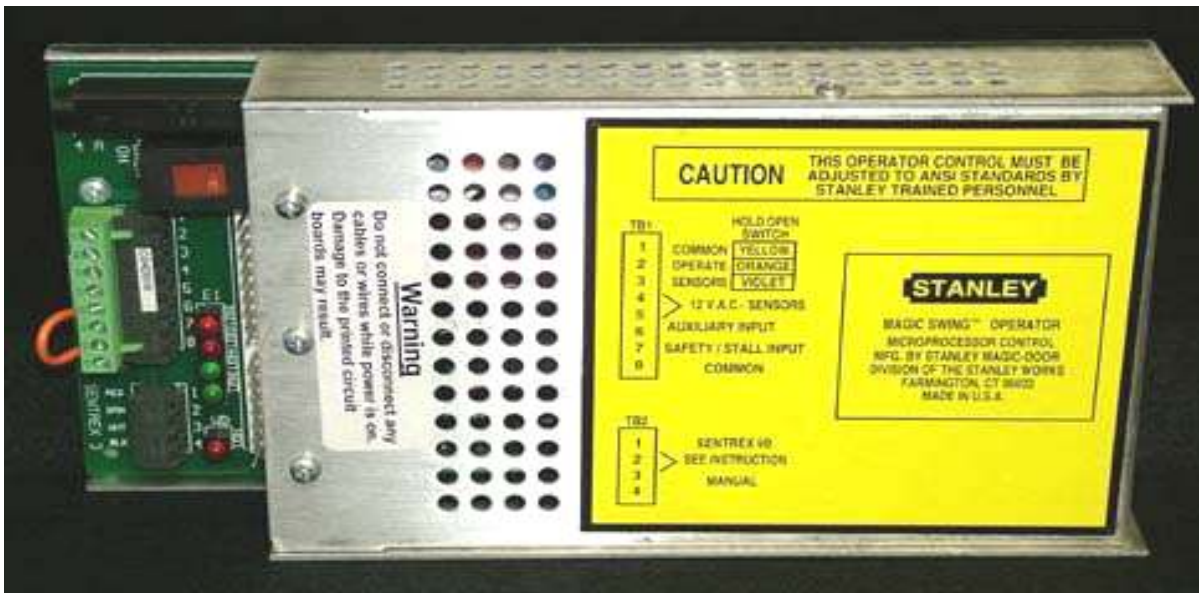

AUTOMATIC DOOR STORE

MAGIC SWING

STANLEY

179

NOTE;
THE MC521 HAS ALSO BEEN USED WITH
THE STANLEY MAGIC SWING OPERATOR

HDLE/FE CONTROL BLACK
R313853

MICROPROCESSOR CONTROL YELLOW
R313153

CALL TOLL FREE 1-888-207-2249
www.automaticdoorstore.ca