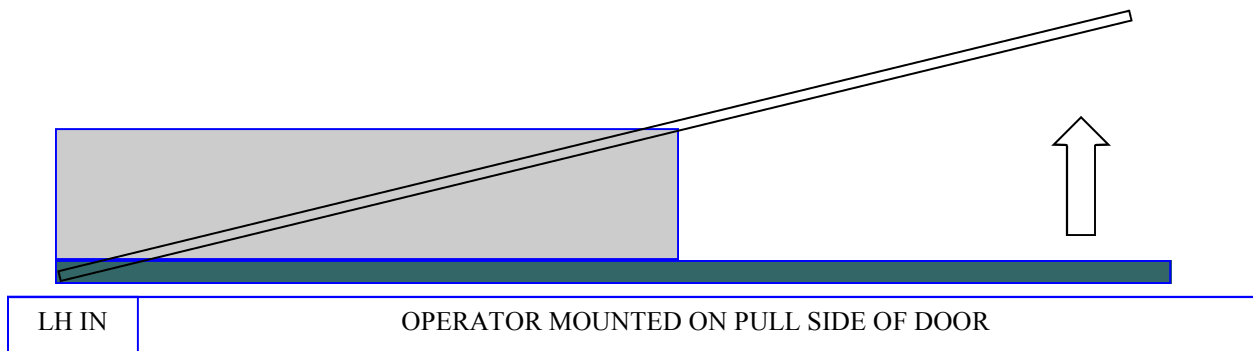

REFERENCE CHART 113

CALL TOLL FREE 1-888-207-2249

www.automaticdoorstore.ca

AUTOMATIC DOOR STORE

S7000

HORTON

114

NOTE; ORDERING HORTON SWING OPERATORS OR ARMS SPECIFY 14 TOOTH OR 48 TOOTH