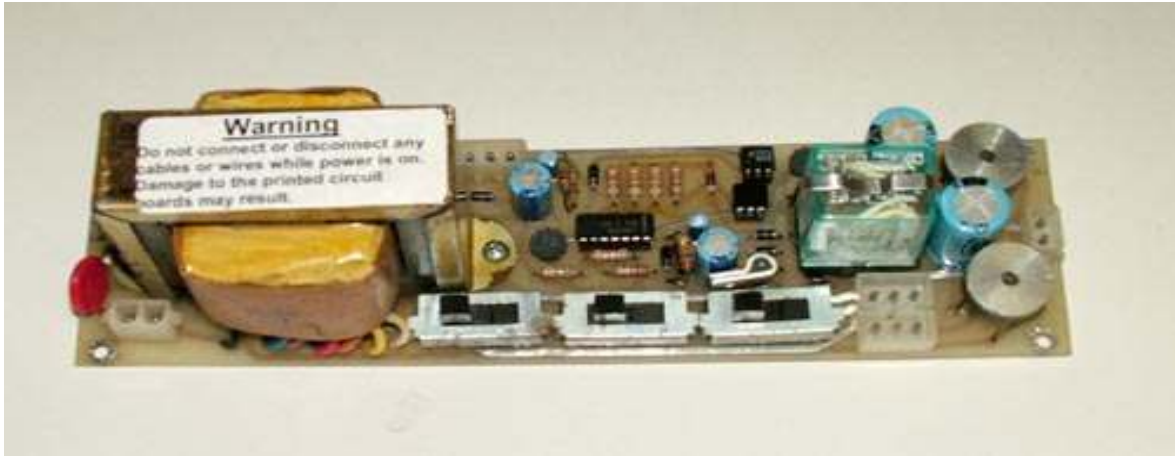

AUTOMATIC DOOR STORE

8000 WINDOW

HORTON

141

WINDO CONTROL
RC8160-3