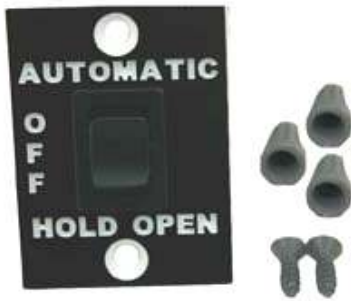

AUTOMATIC DOOR STORE

S4000

HORTON

121

AUTO OFF HOLD ROCKER SWITCH
C4320-1