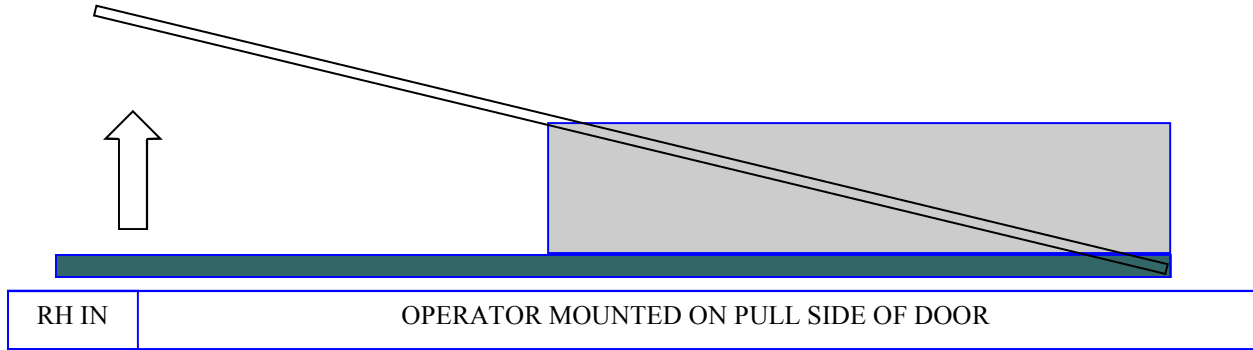

REFERENCE CHART 113

CALL TOLL FREE 1-888-207-2249

www.automaticdoorstore.ca

AUTOMATIC DOOR STORE

S7000

HORTON

114

NOTE; ORDERING HORTON SWING OPERATORS OR ARMS SPECIFY 14 TOOTH OR 48 TOOTH