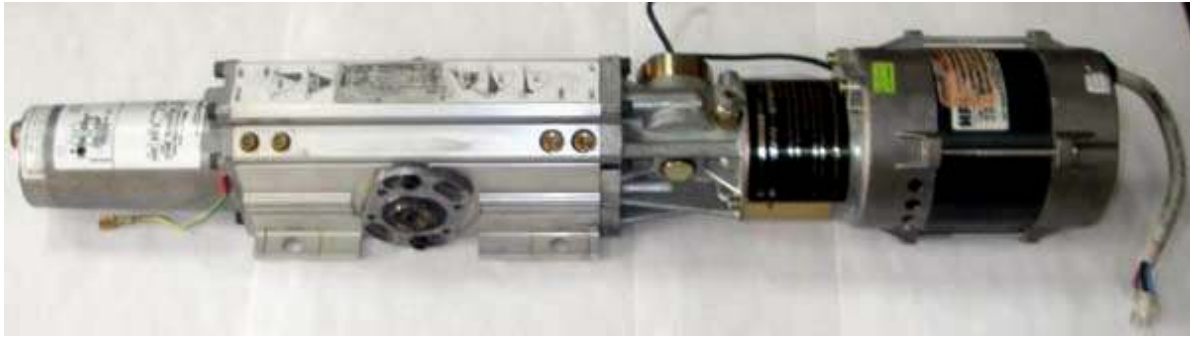

AUTOMATIC DOOR STORE

BESAM

POWERSWING/SW100

24

R173721 POWERSWING OPERATOR