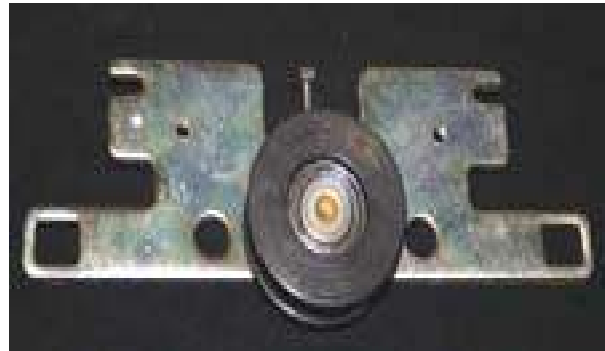

AUTOMATIC DOOR STORE

BESAM

UNISLIDE

43

NEW STYLE
CARRIER ASSY
US05-0519-01

CARRIER ROLLER ASSY
550646

TENSION WHEEL
550474

ANTI RISE WHEEL
550716