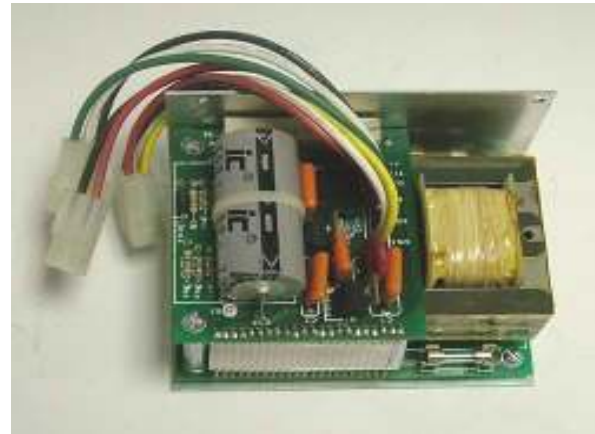

DOR-O-MATIC

JUNIOR SWING

72

CONTROL PUSH N GO
R84240-400

CONTROL
R84120-400

OPERATOR RH IN
R85004-401-I

OPERATOR RH OUT
R85004-401-O

OPERATOR LH IN
R85004-402-I