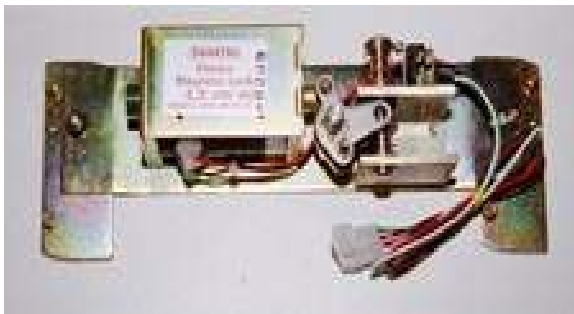

9-99-2146
CONV. HARNESS B ZII
CONTROL TO Z GEAR BOX

9-99-5563
L2 FAIL SAFE LOCK