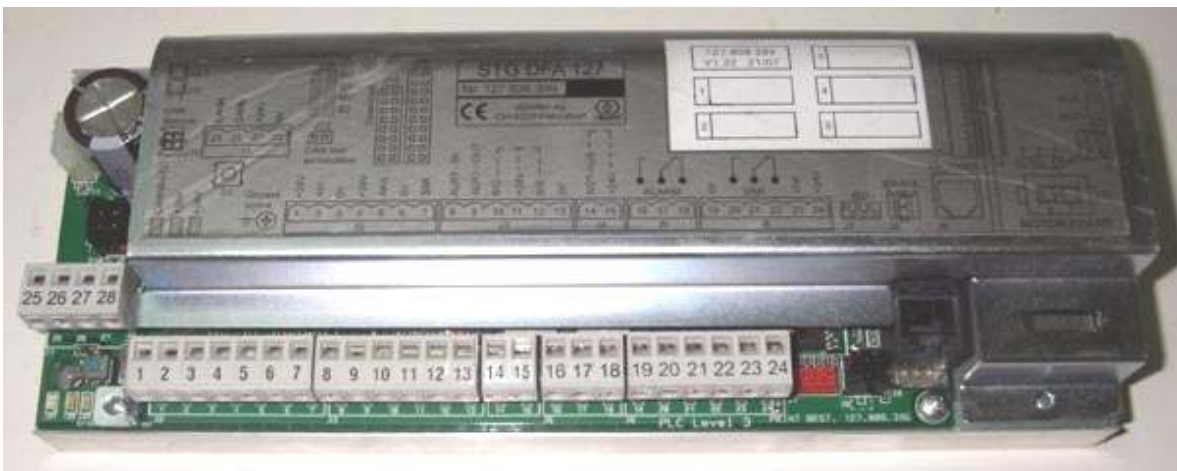

9-80-0108
CONTROL