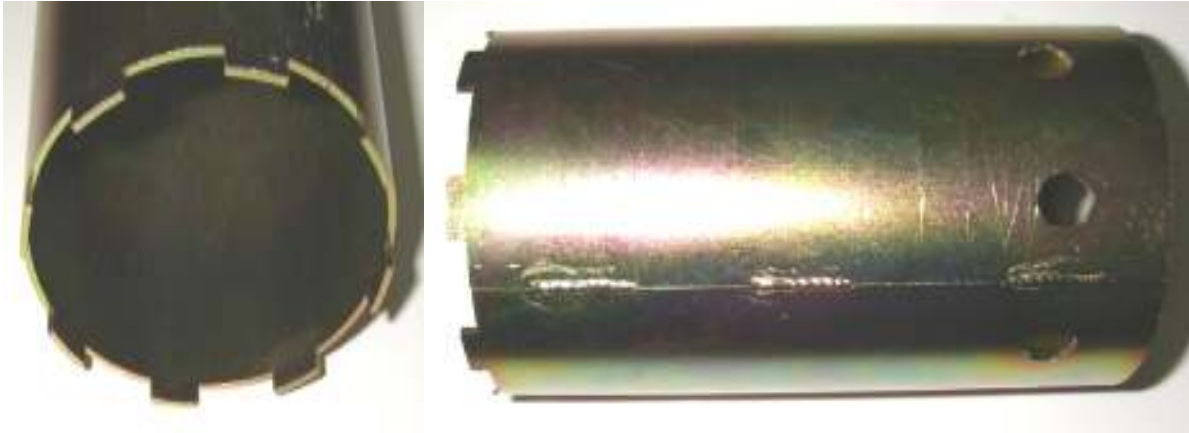

MAGIC FORCE SPRING ADJUSTMENT TOOL
112073

RELAY BOARD
516671

MOTOR MOUNT
712811

CLOSE SPEED CONTROL
516660

CALL TOLL FREE 1-888-207-2249
www.automaticdoorstore.ca

AUTOMATIC DOOR STORE

DYNAGLIDE

STANLEY