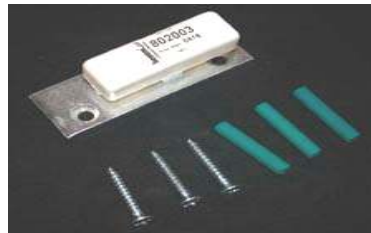

NON PANIC FLOOR
GUIDE AMDII
50-05-015