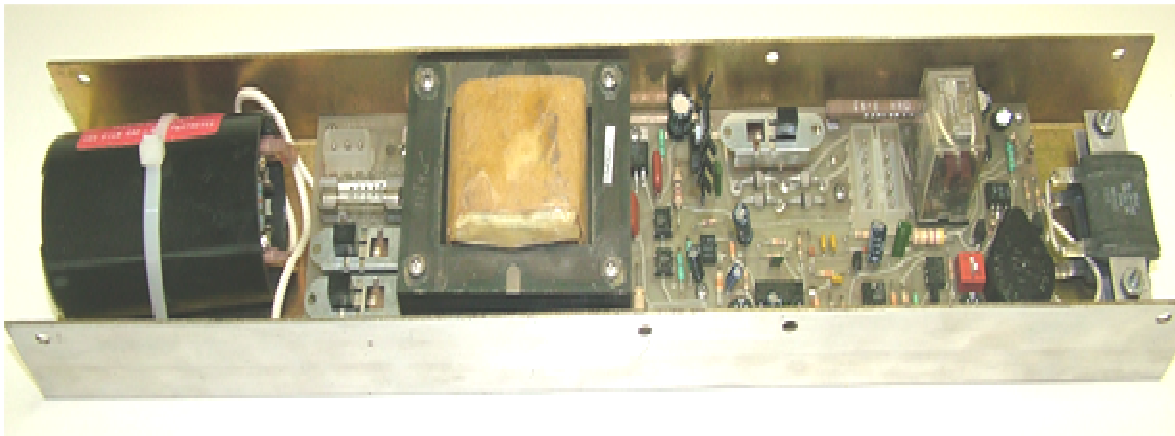

AUTOMATIC DOOR STORE

WHISPER SLIDE 1100

GYRO TECH

94

WHISPER SLIDE MOTOR GEARBOX
R418054

WHISPER SLIDE CONTROL
R3400

AUXILARY POWER SUPPLY
R218133

LOCK MODULE
R215210