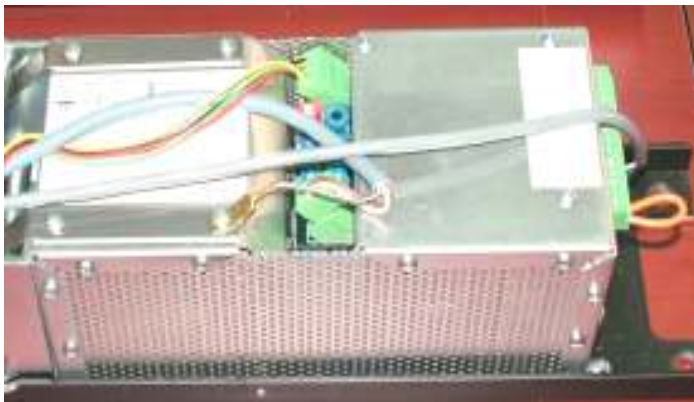

ASCENT CONTROL
R95205-400