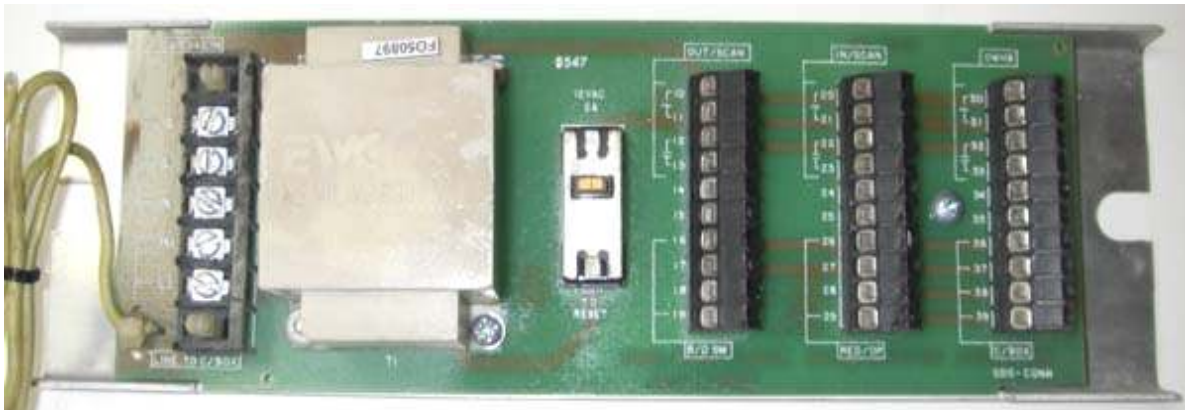

INTERFACE BOARD OLD STYLE
R313383

I/O BOARD
W/ SOLENOID LOCK
HARNESS
412901-2

I/O BOARD
W/ CONTROL BOX
HARNESS
412902-2

I/O TO FUNCTION SWITCH
HARNESS
412903

CALL TOLL FREE 1-888-207-2249
www.automaticdoorstore.ca