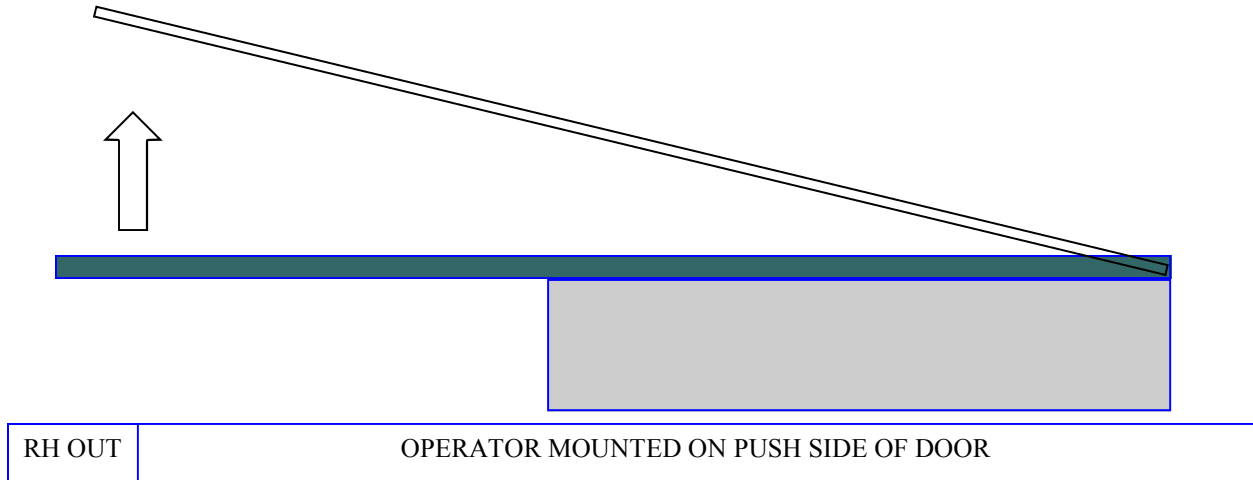

REFERENCE CHART 113

CALL TOLL FREE 1-888-207-2249

www.automaticdoorstore.ca

AUTOMATIC DOOR STORE

S7000

HORTON

114

NOTE; ORDERING HORTON SWING OPERATORS OR ARMS SPECIFY 14 TOOTH OR 48 TOOTH