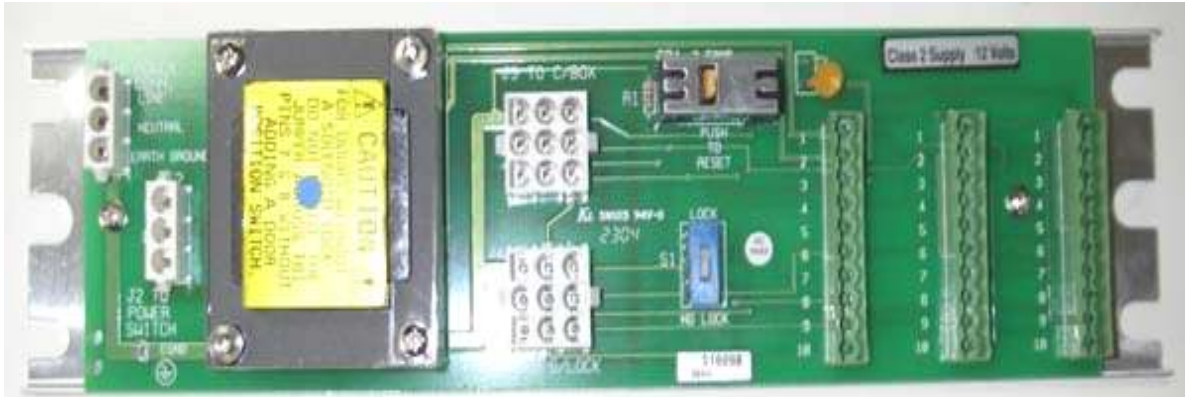

AUTOMATIC DOOR STORE

DURAGLIDE

STANLEY

194

INTERFACE BOARD
R516098