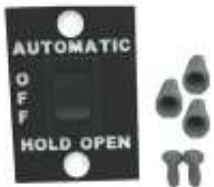

AUTO OFF HOLD
ROCKER SWITCH
C4320-1