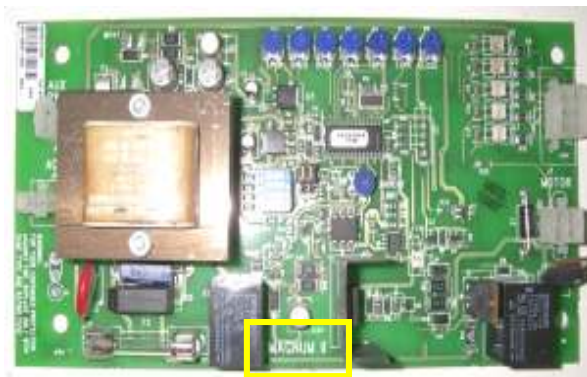

AUTOMATIC DOOR STORE

SWING 710

GYRO TECH

90

GEMINI CONTROL BOARD
R218735

MAGNUM I CONTROL
R24-9800-01

MAGNUM II CONTROL
R24-9800-02

MAGNUM III CONTROL
R24-9800-03