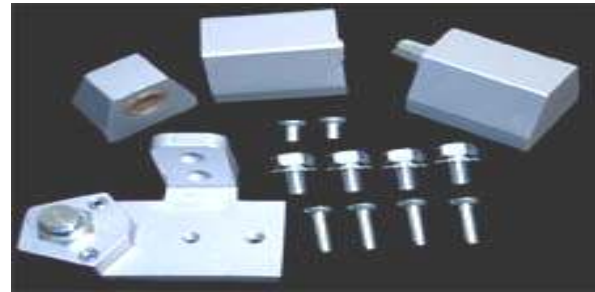

KIT OFFSET PIVOT
LH CL
50-15-561SCL