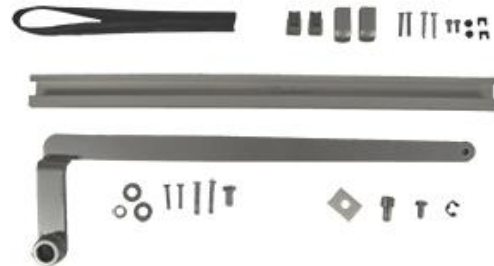

RDX1029-S10  
MAIN CONTROL  
OLD STYLE

DS2409-01A  
ARM SLIDE CHANNEL -  
LONG

DK3287-01A  
PUSH ARM KIT CLEAR

DK3287-01B  
PUSH ARM KIT BRONZE

DS1947-01A  
TRACK ARM - CLEAR  
(0" REVEAL)

DS1947-01B  
TRACK ARM - CLEAR  
(0" REVEAL)

RDS262-010L  
OPERATOR - LH  
NEW STYLE

RDS2625  
CONTROL (6 HOLE OP)  
NEW STYLE

DS2222-01A  
KIT, SL TRACK/ARM, RH  
0"- 6" CLEAR

DS2223-01A  
KIT, SL TRACK/ARM, LH  
0"-6" CLEAR

CALL TOLL FREE 1-888-207-2249