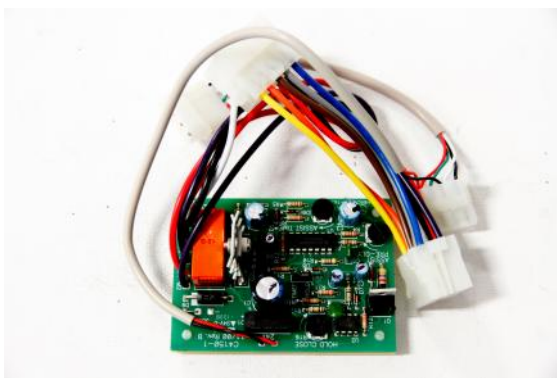

HORTON

S7000

2

RC7160-3
HANDI CAP CONTROL

RC4190L
7000 CONTROL NEW STYLE LH

RC4190R
7000 CONTROL NEW STYLE RH

C4150-1
POWER ASSIST MODULE

C4190BL
7000 CONTROL BOTTOM LOAD

AUTOMATIC DOOR STORE

HORTON

S7000

3

C4250-48A
48 TOOTH INSWING ARM

C4250-14A
14 TOOTH INSWING ARM

C4252-48A
48 TOOTH OUTSWING ARM

C4252-14A
14 TOOTH OUTSWING ARM

C4252-14B
14 TOOTH OUTSWING

C5254-1
CONNECTING ROD ASSEMBLY

C4551-14A
14 TOOTH OHC CENTER HUNG ARM

C4551-48
48 TOOTH OHC CENTER HUNG ARM

C4241-48A
PARALLEL ARM
TRACK ASSEMBLY
48 TOOTH
CLEAR
(NON HANDED)

C4241-14A
PARALLEL ARM
TRACK ASSEMBLY
14 TOOTH
CLEAR
(NON HANDED)