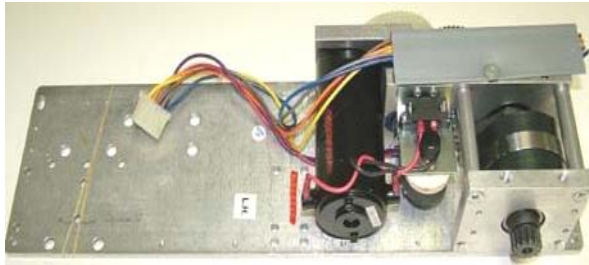

AUTOMATIC DOOR STORE

HORTON

S7000

1

NOTE; ORDERING HORTON SWING OPERATORS OR ARMS SPECIFY 14 TOOTH OR 48 TOOTH

RC7100LI14
OPERATOR 14 TOOTH

LH IN

RC7100RI14
OPERATOR 14 TOOTH

RH IN

RC7100LO14
OPERATOR 14 TOOTH

LH OUT

RC7100RO14
OPERATOR 14 TOOTH

RH OUT

RC7100LI48
OPERATOR 48 TOOTH

LH IN

RC7100RI48
OPERATOR 48 TOOTH