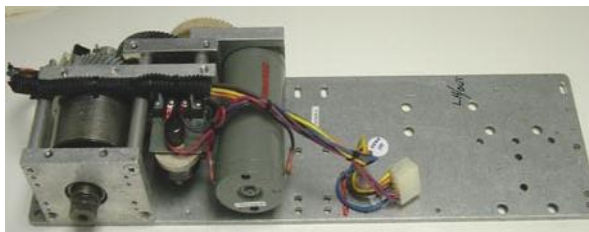

RC7100LO48
OPERATOR 48 TOOTH

LH OUT