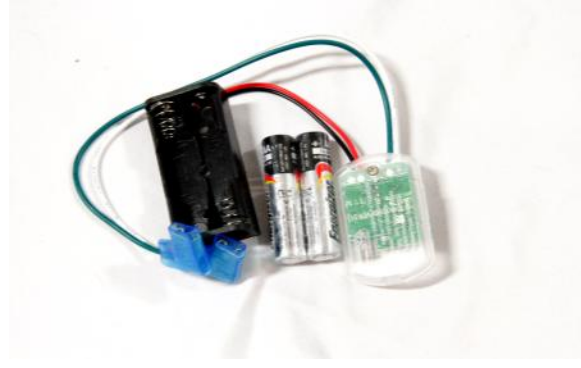

10TD433HH4
433 MHZ TRANSMITTER
FOUR BUTTON 3VOLT

CALL TOLL FREE 1-888-207-2249

www.automaticdoorstore.ca

AUTOMATIC DOOR STORE

BEA

WIRELESS

1-888-207-2249 9

RD900
900MHz RECEIVER