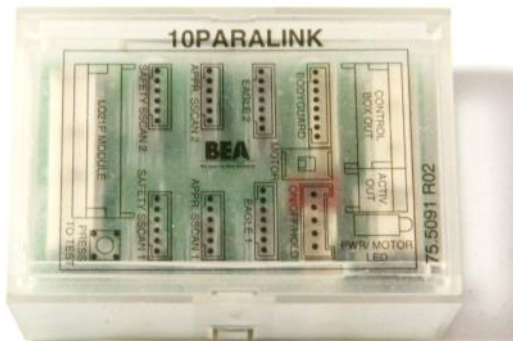

10 PARALINK