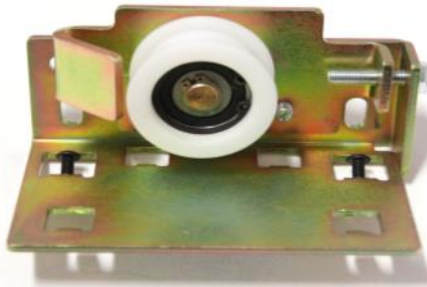

US05-0277-02
TOP PIVOT LH SO

US05-0277-01
TOP PIVOT RH SO

US05-0277-06
BOTTOM PIVOT BASE
FLOOR

50-04-410DC
SHAFT LOWER GUIDE
SYSTEM

50-21-002
NYLON WASHER

50-04-410
SHAFT LOWER GUIDE
SYSTEM

50-15-390
SPRING GUIDE PIN
ASSY

2

US05-0519-01
NEW STYLE
CARRIER ASSY

550646
CARRIER ROLLER ASSY

550474
TENSION WHEEL

550716
ANTI RISE WHEEL

US15-0604-01
ANTI RISER T BLOCK
WITH SCREW

550494
FAIL SECURE LOCK

600135
PS-5R KEY SWITCH