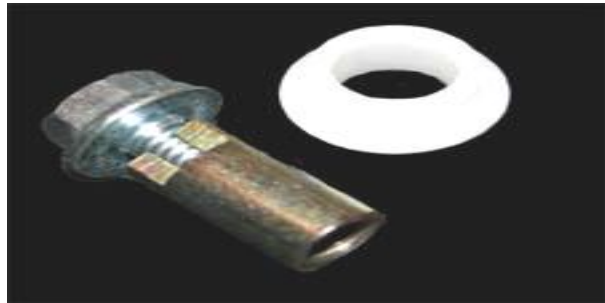

US05-0277-02
TOP PIVOT LH SO

US05-0277-01
TOP PIVOT RH SO

US05-0277-06
BOTTOM PIVOT BASE
FLOOR

50-04-410DC
SHAFT LOWER GUIDE
SYSTEM

50-21-002
NYLON WASHER

50-04-410
SHAFT LOWER GUIDE
SYSTEM

50-15-390
SPRING GUIDE PIN
ASSY

2

US05-0519-01
NEW STYLE
CARRIER ASSY

550646
CARRIER ROLLER ASSY

550474
TENSION WHEEL

550716
ANTI RISE WHEEL

US15-0604-01
ANTI RISER T BLOCK
WITH SCREW

550494
FAIL SECURE LOCK

600135
PS-5R KEY SWITCH