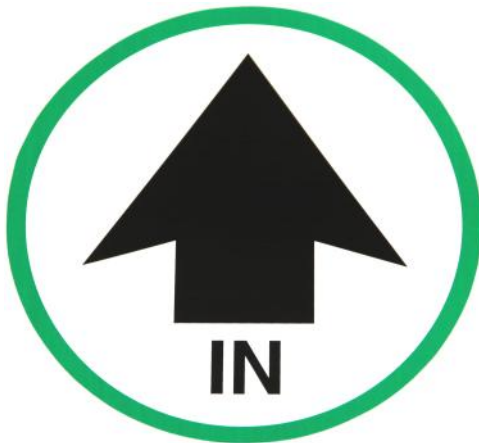

AUTOMATIC DOOR STORE

DECALS

1

6 1/2" x 6 1/2" CAUTION AUTOMATIC DOOR
DUAL SIDED DECAL 1

6 1/2" x 6 1/2" UNIVERSAL DIRECTIONAL
DECAL DUAL SIDED (DO NOT ENTER)

6" x 6" IN DOOR WITH DO NOT ENTER ON
OPPOSITE SIDE DECAL 11

6" x 6" OUT DOOR WITH DO NOT ENTER ON
OPPOSITE SIDE DECAL 12

12" x 3" DOOR OPENS AUTOMATICALLY BY SWITCH
DUAL SIDED DECAL 8

AUTOMATIC DOOR STORE

DECALS

2

2 1/2" x 4 1/2" BESAM ACTIVATE SWITCH TO OPERATE DECAL
SINGLE SIDED