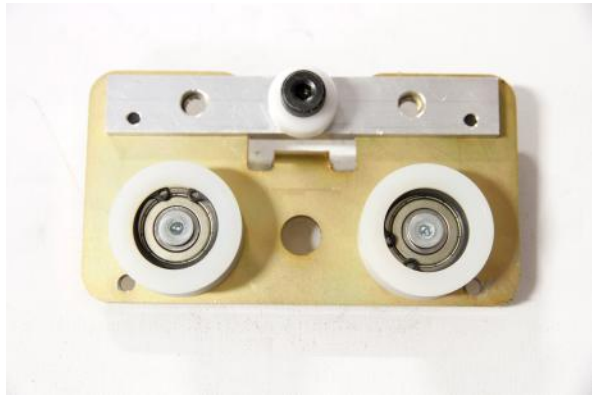

CALL TOLL FREE 1-888-207-2249
www.automaticdoorstore.ca

AUTOMATIC DOOR STORE

DITEC/HUNTER

DS18C

5

HO-1062-1
EXTENDED BOTTOM
PIVOT SIDLITE

HO-1066-1
LEFT AND RIGHT
DOOR PORTION

L2-1072
CARRIER WHEEL