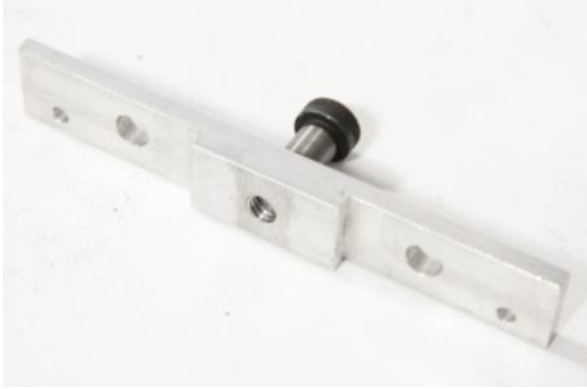

6

HO-1072
BELT BRACKET

L2-4150
DOOR BRACKET
W/ BELT CLAMP

HO-1074
TERMINAL
BLOCK

RDC-09-0370-00
MOTOR/GEAR BOX ASSY
(DC18-C)

HO-1082-2
MOUNTING
BRACKET

L24301
AUTOLOCK F/SAFE
RETRO KIT

CALL TOLL FREE 1-888-207-2249

www.automaticdoorstore.ca

AUTOMATIC DOOR STORE

DITEC/HUNTER

DS18C

7

HO-9001
ANTI RISE
ADAPTER WHEEL

HO-9003
METAL BAR

L3-1152
4 POSITION DIAL SWITCH