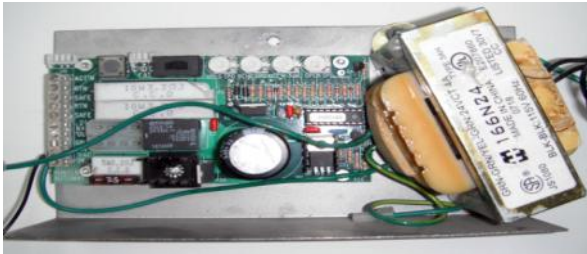

AUTOMATIC DOOR STORE

DITEC/HUNTER

SWING

HO-9008 L
REBUILT CAST MOTOR GEAR BOX

HO-9008 L
REBUILT PLATED MOTOR GEAR BOX

HO-2008 C
REBUILT FULLY AUTOMATIC CONTROL

HO-2007 C
REBUILT HANDICAP CONTROL

HO-2000-C
BACKCHECK & LATCH

HO-2001-1
ARM CAST ONLY

HO-2001-C C
COMPLETE ARM

HO-2001-R
ROD & SHOE ONLY

HO-2002-C
LH COMPLETE
PULL ARM

HO-2002-C
RH COMPLETE
PULL ARM

HO-2012-2
HEAVY DUTY
SPRING

HO-2012-1
HANDICAP
SPRING

CALL TOLL FREE 1-888-207-2249