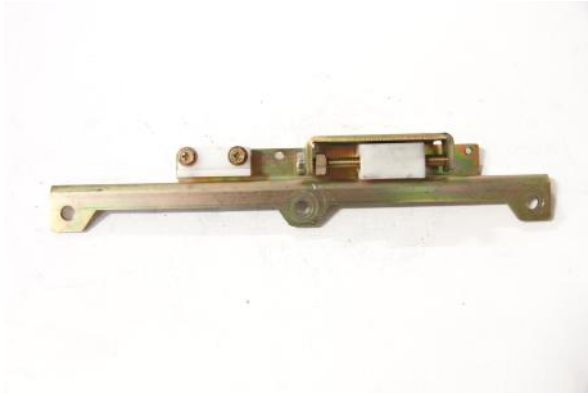

HO-1067-C
COMPLETE ROLLER
BRACKET ASSY

L1-1040
FSL BOTTOM GUIDE - RH/LH

HO-1088-C
FSL ALL GLASS BOTTOM GUIDE

CALL TOLL FREE 1-888-207-2249

www.automaticdoorstore.ca

AUTOMATIC DOOR STORE

DITEC/HUNTER

DS18C

6

HO-1072
BELT BRACKET

L2-4150
DOOR BRACKET
W/ BELT CLAMP

HO-1074
TERMINAL
BLOCK

RDC-09-0370-00
MOTOR/GEAR BOX ASSY
(DC18-C)

HO-1082-2
MOUNTING
BRACKET

L24301
AUTOLOCK F/SAFE
RETRO KIT

CALL TOLL FREE 1-888-207-2249