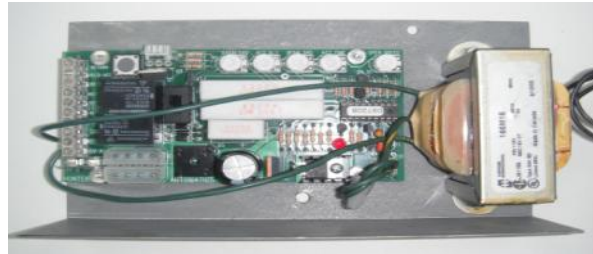

AUTOMATIC DOOR STORE

DITEC/HUNTER

SWING

HO-9008 L
REBUILT CAST MOTOR GEAR BOX

HO-9008 L
REBUILT PLATED MOTOR GEAR BOX

HO-2008 C
REBUILT FULLY AUTOMATIC CONTROL

HO-2007 C
REBUILT HANDICAP CONTROL

HO-2000-C
BACKCHECK & LATCH