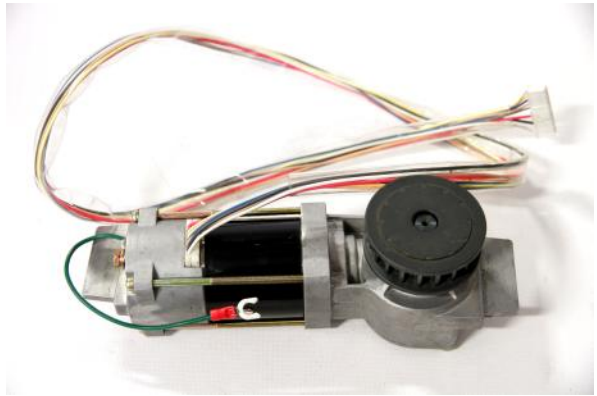

6

HO-1072
BELT BRACKET

L2-4150
DOOR BRACKET
W/ BELT CLAMP

HO-1074
TERMINAL
BLOCK

RDC-09-0370-00
MOTOR/GEAR BOX ASSY
(DC18-C)

HO-1082-2
MOUNTING
BRACKET

L24301
AUTOLOCK F/SAFE
RETRO KIT

CALL TOLL FREE 1-888-207-2249

www.automaticdoorstore.ca

AUTOMATIC DOOR STORE

DITEC/HUNTER

DS18C

7

HO-9001
ANTI RISE
ADAPTER WHEEL

HO-9003
METAL BAR

L3-1152
4 POSITION DIAL SWITCH