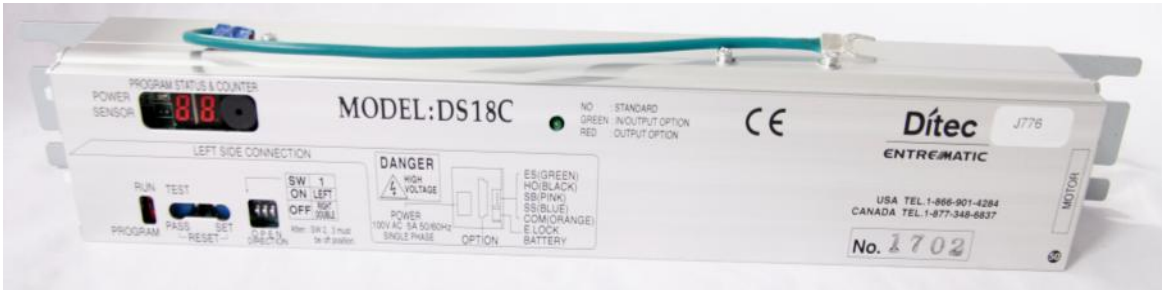

HO-2004-1C
LEFT HAND & RIGHT HAND
AVAILABLE

W5-515C
INSWING DOOR ARM TRACK - CL

AUTOMATIC DOOR STORE

DITEC/HUNTER

DS18C

3

HO-1083 CONTROL BOARD

HO-1082
MOTOR GEAR BOX