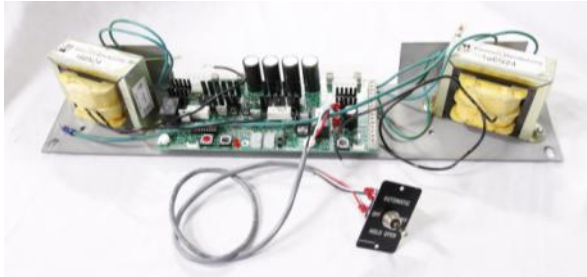

AUTOMATIC DOOR STORE

DITEC/HUNTER

SWING

HO-9008 L
REBUILT CAST MOTOR GEAR BOX

HO-9008 L
REBUILT PLATED MOTOR GEAR BOX

HO-2008 C
REBUILT FULLY AUTOMATIC CONTROL

HO-2007 C
REBUILT HANDICAP CONTROL

HO-2000-C
BACKCHECK & LATCH

HO-2001-1
ARM CAST ONLY

HO-2001-C C
COMPLETE ARM

HO-2001-R
ROD & SHOE ONLY

HO-2002-C
LH COMPLETE
PULL ARM

HO-2002-C
RH COMPLETE
PULL ARM

HO-2012-2
HEAVY DUTY
SPRING

HO-2012-1
HANDICAP
SPRING

CALL TOLL FREE 1-888-207-2249

www.automaticdoorstore.ca

AUTOMATIC DOOR STORE

DITEC/HUNTER

SWING

HO-2008-DD
CONTROL, FA-8
DUAL DIGITAL

HO-1093
3 POSITION SWITCH

HO-2000-2
REED SWITCH

HO-2005-1
CENTRE HUNG ARM
3 1/4 & 2 1/4 BACKSET

HO-2004-1C
LEFT HAND & RIGHT HAND
AVAILABLE

W5-515C
INSWING DOOR ARM TRACK - CL

AUTOMATIC DOOR STORE

DITEC/HUNTER

DS18C

3

HO-1083 CONTROL BOARD

HO-1082
MOTOR GEAR BOX