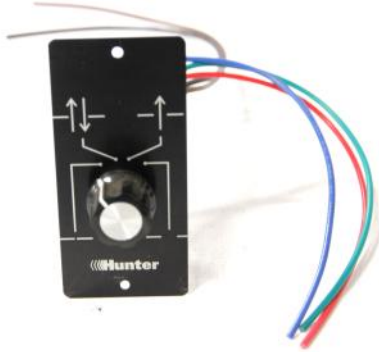

6

HO-1072
BELT BRACKET

L2-4150
DOOR BRACKET
W/ BELT CLAMP

HO-1074
TERMINAL
BLOCK

RDC-09-0370-00
MOTOR/GEAR BOX ASSY
(DC18-C)

HO-1082-2
MOUNTING
BRACKET

L24301
AUTOLOCK F/SAFE
RETRO KIT

CALL TOLL FREE 1-888-207-2249

www.automaticdoorstore.ca

AUTOMATIC DOOR STORE

DITEC/HUNTER

DS18C

7

HO-9001
ANTI RISE
ADAPTER WHEEL

HO-9003
METAL BAR

L3-1152
4 POSITION DIAL SWITCH

HO-1161
KEY SWITCH

HO-9007
SECURITY CATCH

L3-1160
HUNTER DIGITAL
SLIDER SWING

CALL TOLL FREE 1-888-207-2249
www.automaticdoorstore.ca

AUTOMATIC DOOR STORE

DITEC/HUNTER

DS18C

8