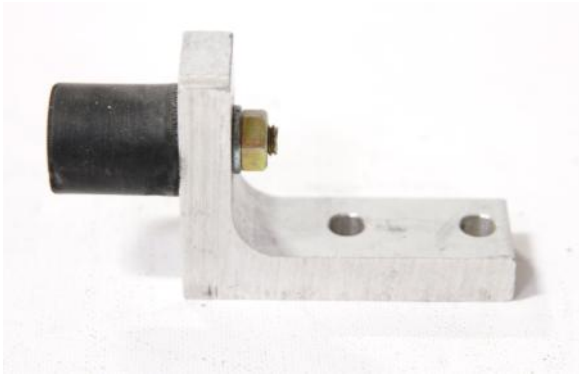

HO-1087
REPLACEMENT BELT SOLD (PER FOOT)

HO-1061C
FULL BREAK OUT BOTTOM GUIDE

HO-1067-4
NYLON HANGER WHEEL

16951U
THRESHOLD

CALL FOR AVAILABILITY

CALL TOLL FREE 1-888-207-2249
www.automaticdoorstore.ca

AUTOMATIC DOOR STORE

DITEC/HUNTER

DS18C

4

HO-1027
COMPLETE BALL CATCH
ACTIVE PANEL

HO-1028
COMPLETE BALL CATCH
SIDELITE

HO-1029
RUBBER DOOR
STOP

HO-1061-5
GUIDE BLOCK
ONLY

HO-1066-C
SIDELITE TOP PIVOT

CALL TOLL FREE 1-888-207-2249
www.automaticdoorstore.ca

AUTOMATIC DOOR STORE

DITEC/HUNTER

DS18C

5

HO-1062-1
EXTENDED BOTTOM
PIVOT SIDLITE

HO-1066-1
LEFT AND RIGHT
DOOR PORTION

L2-1072
CARRIER WHEEL