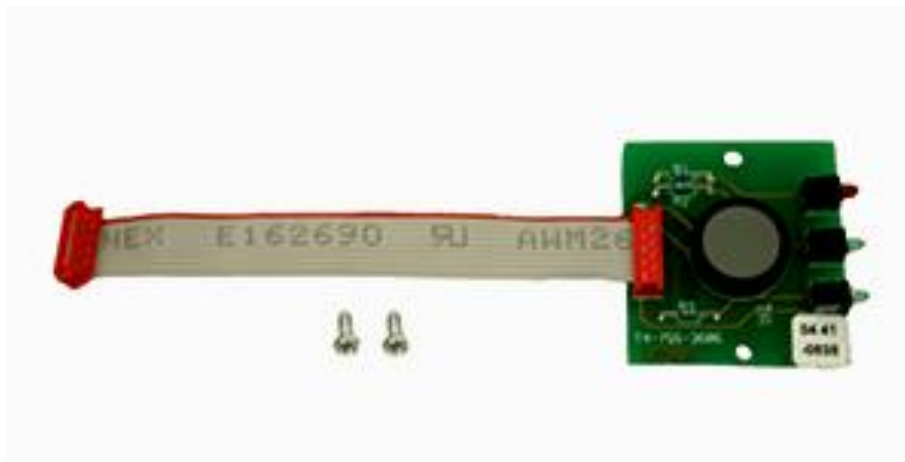

AUTOMATIC DOOR STORE

TORMAX

TDA

1

RKAP.0001
MOTOR/GEARBOX
WITHOUT ENCODER

RKEP.0001
TCP-52 CONTROL

JEP.003
3 POS FUNCTION
SWITCH

TN 220

RUS800427
RH W/ STD SHAFT

RUS800428
LH W/ STD SHAFT

CALL TOLL FREE 1-888-207-2249
www.automaticdoorstore.ca

AUTOMATIC DOOR STORE

TORMAX

TTX

2

R140352
SWING OPERATOR

R140353
CONTROL (4 PIN CONNECTOR)

R141025
CONTROL (6 PIN CONNECTOR)

R141025-1
CONTROL (8 PIN CONNECTOR)

110743
DOOR STOP

290MM
STANDARD ARM
DRIVE LEVER

CALL TOLL FREE 1-888-207-2249
www.automaticdoorstore.ca