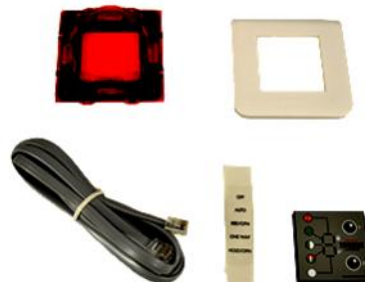

US801423
IMOTION FUNC CNT PANEL ASSY.

CALL TOLL FREE 1-888-207-2249
www.automaticdoorstore.ca